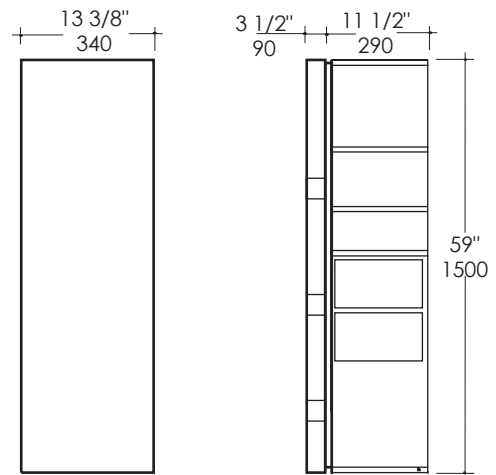

Nuda Storage Cabinet Item #5075

Features:

- Wall-mounted tall wooden storage cabinet
- One door with three stainless steel pocket shelves.
- Three adjustable shelves, two internal drawers, and one fixed shelf
- Soft close drawer slides and wooden mounting cleat
- Concealed European hinges, specify R for hinges on right and L for hinges on left
- Door must have 5" clearance on hinge side to open properly
- Customizable (please request a quote)
- Handmade in USA
- Manufactured with low VOC finishes and wood from renewable forests

Product Specifications:

Notes:

Drawings provided herein are meant to give the user an idea of the product and are not made to scale. The size in inches is rounded up to the nearest 1/16". Slight variances can often occur with porcelain and woodwork. Therefore, LACAVA will not be held responsible for any cutouts, countertops, or furniture made without the actual product or template from LACAVA. Differences in color, grain, appearance and texture are inherent in all natural woodwork, and should be expected. Variances in these qualities are not deemed manufacturing defects, and will not be accepted as valid reasons to return or exchange any LACAVA woodwork. Plumbing specifications are only a guideline and may need to be altered based on the application.