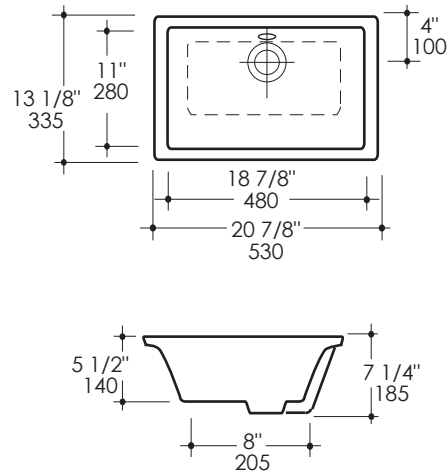

Aquamedia Lavatory Item #5062UN

Features:

- Porcelain lavatory with overflow
- Under-counter installation
- Requires oversized European drain (i.e. item #7100-16OF or 7100-12)
- Weight (with packaging): 18 lbs/8 kg
- Suggested cutout dimensions: 18 1/2"W, 10 3/4"D
- Template is available upon request
- Complies with the following standards/codes:
 - ADA
 - IAPMO
 - ASME A112.19.2/CSAB45.1-2008
 - CMR 248 (Mass. Code of Approval)

Finish Options:

- 001 - White
- 002 - Biscuit

Product Specifications:

Notes:

Drawings provided herein are meant to give the user an idea of the product and are not made to scale. The size in inches is rounded up to the nearest 1/16". Slight variances can often occur with porcelain and woodwork. Therefore, LACAVA will not be held responsible for any cutouts, countertops, or furniture made without the actual product or template from LACAVA. Plumbing specifications are only a guideline and may need to be altered based on the application.