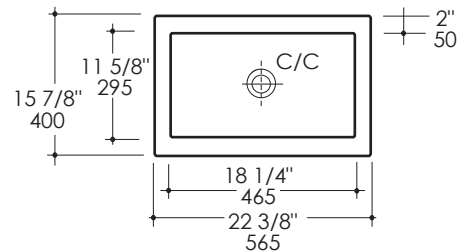

Tank Lavatory Item #5032A

Features:

- Porcelain lavatory without overflow
- Vessel installation
- Glazed on all side walls
- Requires oversized European drain (i.e. item #7100-13 or 7100-16)
- Installation is recommended with 4" diam. cut-out, center of cut-out located on center of drain
- ADA compliant

Finish Options:

001 - White

Faucet Hole Options:

-None

Product Specifications:

Notes:

Drawings provided herein are meant to give the user an idea of the product and are not made to scale. The size in inches is rounded up to the nearest 1/16". Slight variances can often occur with porcelain and woodwork. Therefore, LACAVA will not be held responsible for any cutouts, countertops, or furniture made without the actual product or template from LACAVA. Plumbing specifications are only a guideline and may need to be altered based on the application.