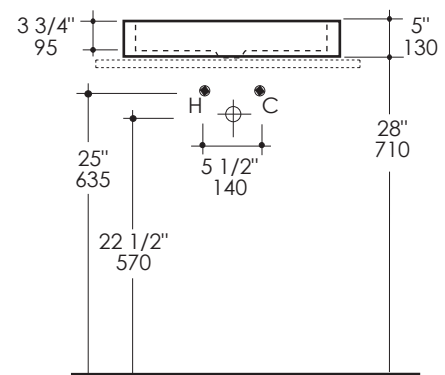

Tank Lavatory Item #5032A

Features:

- Porcelain lavatory without overflow
- Vessel installation
- Glazed on all side walls
- Requires oversized European drain (i.e. item #7100-13 or 7100-16)
- Installation is recommended with 4" diam. cut-out, center of cut-out located on center of drain
- ADA compliant

Finish Options:

001 - White

Faucet Hole Options:

-None

Product Specifications:

Notes:

Drawings provided herein are meant to give the user an idea of the product and are not made to scale. The size in inches is rounded up to the nearest 1/16". Slight variances can often occur with porcelain and woodwork. Therefore, LACAVA will not be held responsible for any cutouts, countertops, or furniture made without the actual product or template from LACAVA. Plumbing specifications are only a guideline and may need to be altered based on the application.