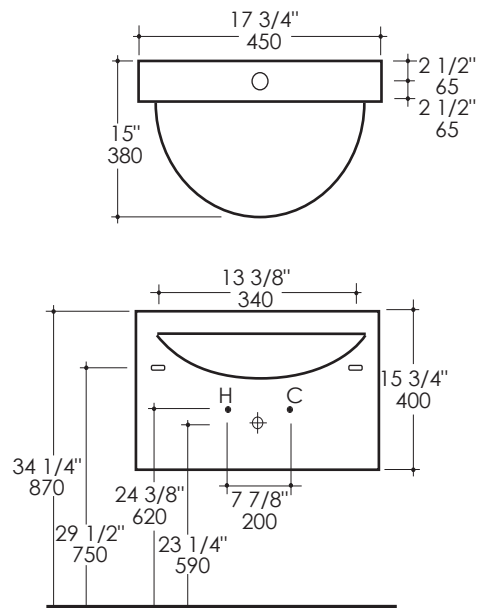

### Features:

- Porcelain lavatory without overflow
- Wall-mounted installation
- Mounting bolts are included
- Faucet hole diameter is 1 3/8"
- Drain/trap included
- Recommended low-flow faucets with aerators to prevent splashing
- ADA compliant

### Notes:

Drawings provided herein are meant to give the user an idea of the product and are not made to scale. The size in inches is rounded up to the nearest 1/16". Slight variances can often occur with porcelain and woodwork. Therefore, LACAVA will not be held responsible for any cutouts, countertops, or furniture made without the actual product or template from LACAVA. Plumbing specifications are only a guideline and may need to be altered based on the application.