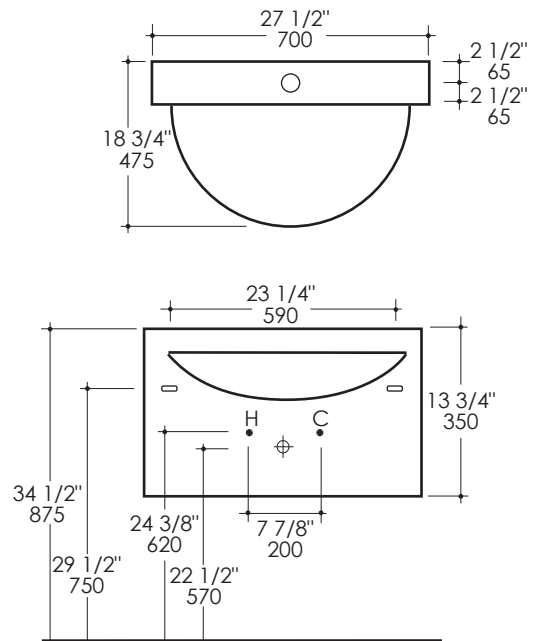

Block Lavatory Item #4500

Features:

- Porcelain lavatory without overflow
- Wall-mounted installation
- Mounting bolts are included
- Faucet hole diameter is 1 3/8"
- Drain/trap included
- Recommended low-flow faucets with aerators to prevent splashing
- ADA compliant

Finish Options:

001 - White

Faucet Hole Options:

-One

Product Specifications:

Notes:

Drawings provided herein are meant to give the user an idea of the product and are not made to scale. The size in inches is rounded up to the nearest 1/16". Slight variances can often occur with porcelain and woodwork. Therefore, LACAVA will not be held responsible for any cutouts, countertops, or furniture made without the actual product or template from LACAVA. Plumbing specifications are only a guideline and may need to be altered based on the application.