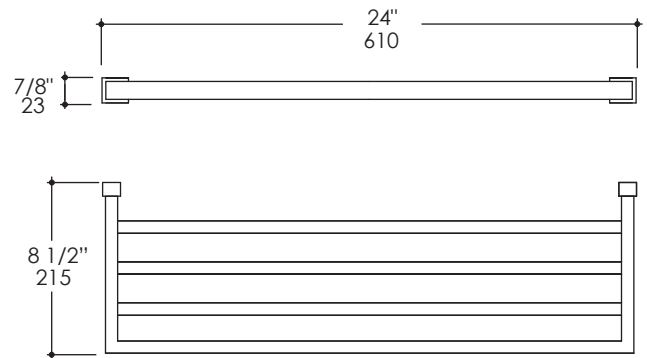

Quadro Towel Shelf Item #4406

Features:

- Wall-mount towel shelf
- Stainless steel construction
- Includes mounting hardware

Finish Options:

- 10 - Polished Stainless Steel
- 21 - Brushed Stainless Steel

Product Specifications:

Notes:

Drawings provided herein are meant to give the user an idea of the product and are not made to scale. The size in inches is rounded up to the nearest 1/16".

LACAVA is committed to the highest level of customer service. Please feel free to contact us at 1-888-522-2823 (toll free) or by email at info@lacava.com for technical assistance or any general inquiries.