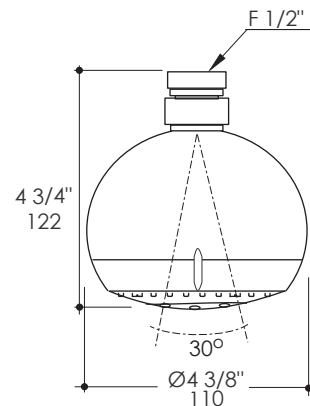

Cigno Shower Head Item #418

Features:

- Tilting round shower head with three function variable spray
- Wall-mount installation recommended
- Arm and flange sold separately
- Flow rate: 4.8 GPM Max at 60 PSI (varies by shower function) & 2 GPM Min
- Includes flow reducer 2.5 GPM

Recommended Accessories:

- Item #400A: Wall-mount round shower arm with flange
- Item #1540: Built-in single-lever pressure balancing mixer with round backplate

Finish Options:

CR - Polished Chrome

Product Specifications:

Notes:

Drawings provided herein are meant to give the user an idea of the product and are not made to scale. The size in inches is rounded up to the nearest $\frac{1}{16}''$.

LACAVA is committed to the highest level of customer service. Please feel free to contact us at 1-888-522-2823 (toll free) or by email at info@lacava.com for technical assistance or any general inquiries.