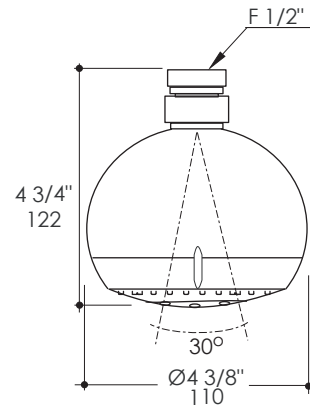

### Features:

- Tilting round shower head with three function variable spray
- Wall-mount installation recommended
- Arm and flange sold separately
- Flow rate: 4.8 GPM Max at 60 PSI (varies by shower function) & 2 GPM Min

### Notes:

Drawings provided herein are meant to give the user an idea of the product and are not made to scale. The size in inches is rounded up to the nearest 1/16".

LACAVA is committed to the highest level of customer service. Please feel free to contact us at 1-888-522-2827 (toll free) or by email at [info@lacava.com](mailto:info@lacava.com) for technical assistance or any general inquiries.