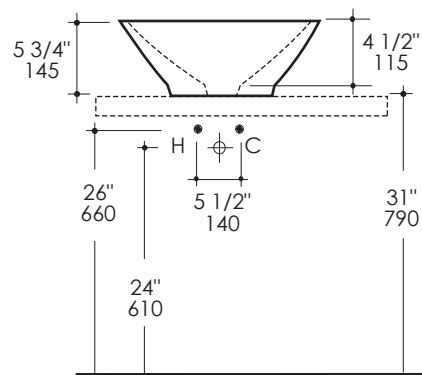

Light Giro Lavatory Item #4032

Features:

- Porcelain lavatory with overflow
- Vessel installation
- Requires oversized European drain (i.e. item #7100-13OF or 7100-16OF)
- Installation is recommended with 4" diam. cut-out, center of cut-out located on center of drain
- ADA compliant

Finish Options:

001 - White

Faucet Hole Options:

-None

Product Specifications:

Notes:

Drawings provided herein are meant to give the user an idea of the product and are not made to scale. The size in inches is rounded up to the nearest 1/16". Slight variances can often occur with porcelain and woodwork. Therefore, LACAVA will not be held responsible for any cutouts, countertops, or furniture made without the actual product or template from LACAVA. Plumbing specifications are only a guideline and may need to be altered based on the application.