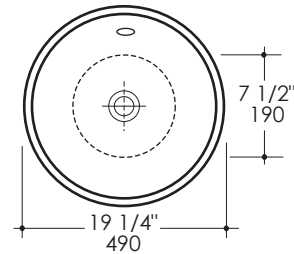

Light Giro Lavatory Item #4032

Features:

- Porcelain lavatory with overflow
- Vessel installation
- Requires oversized European drain (i.e. item #7100-13OF or 7100-16OF)
- Installation is recommended with 4" diam. cut-out, center of cut-out located on center of drain
- ADA compliant

Finish Options:

001 - White

Faucet Hole Options:

-None

Product Specifications:

Notes:

Drawings provided herein are meant to give the user an idea of the product and are not made to scale. The size in inches is rounded up to the nearest 1/16". Slight variances can often occur with porcelain and woodwork. Therefore, LACAVA will not be held responsible for any cutouts, countertops, or furniture made without the actual product or template from LACAVA. Plumbing specifications are only a guideline and may need to be altered based on the application.