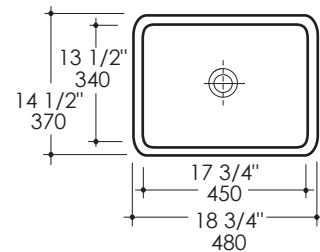

Light Lavatory Item #4030

Features:

- Porcelain lavatory without overflow
- Vessel installation
- Requires oversized European drain (i.e. item #7100-13 or 7100-16)
- Installation is recommended with 4" diam. cut-out, center of cut-out located on center of drain

Finish Options:

001 - White

Faucet Hole Options:

-None

Product Specifications:

Notes:

Drawings provided herein are meant to give the user an idea of the product and are not made to scale. The size in inches is rounded up to the nearest 1/16". Slight variances can often occur with porcelain and woodwork. Therefore, LACAVA will not be held responsible for any cutouts, countertops, or furniture made without the actual product or template from LACAVA. Plumbing specifications are only a guideline and may need to be altered based on the application.