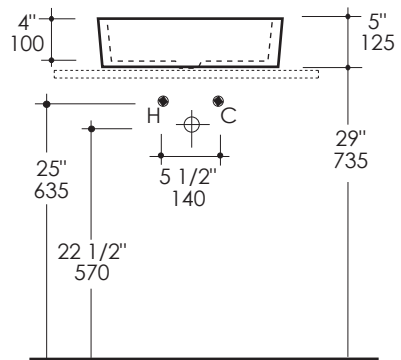

Light Lavatory Item #4030

Features:

- Porcelain lavatory without overflow
- Vessel installation
- Requires oversized European drain (i.e. item #7100-13 or 7100-16)
- Installation is recommended with 4" diam. cut-out, center of cut-out located on center of drain

Finish Options:

001 - White

Faucet Hole Options:

-None

Product Specifications:

Notes:

Drawings provided herein are meant to give the user an idea of the product and are not made to scale. The size in inches is rounded up to the nearest 1/16". Slight variances can often occur with porcelain and woodwork. Therefore, LACAVA will not be held responsible for any cutouts, countertops, or furniture made without the actual product or template from LACAVA. Plumbing specifications are only a guideline and may need to be altered based on the application.