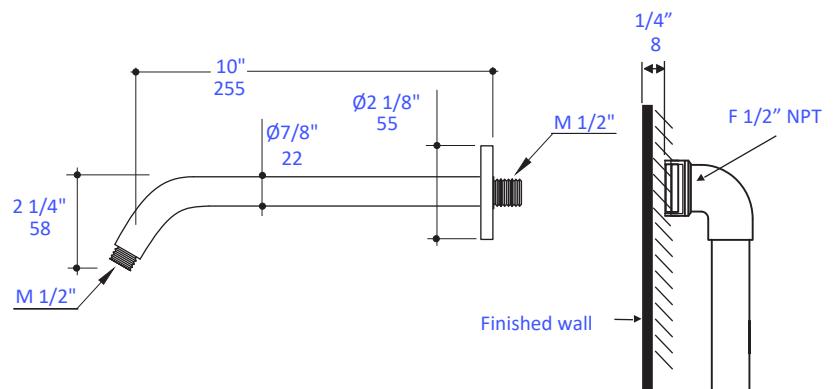

Features:

- Wall-mount angled shower arm with round flange
- Brass construction
- Shower head sold separately

Finish Options:

- CR - Polished Chrome

Recommended Accessories:

- Item #292: Wall-mount tilting round shower head