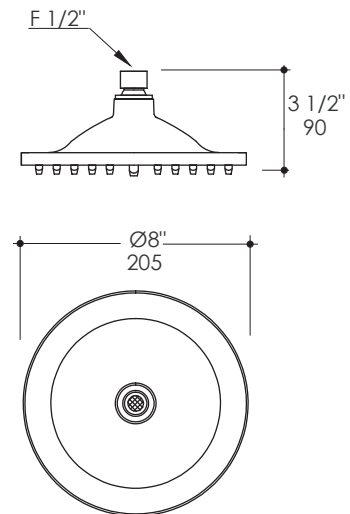

Embrace Shower Head Item #400

Features:

- Tilting round rain shower head
- Brass construction with 75 metal nozzles
- Can be wall or ceiling mounted
- Arm and flange sold separately

Recommended Accessories:

- Item #400A: Wall-mount round shower arm with flange
- Item #0169: Ceiling-mount round shower arm with flange
- Item #1540: Built-in single-lever pressure balancing mixer with round backplate

Finish Options:

CR - Polished Chrome

Product Specifications:

Notes:

Drawings provided herein are meant to give the user an idea of the product and are not made to scale. The size in inches is rounded up to the nearest 1/16".