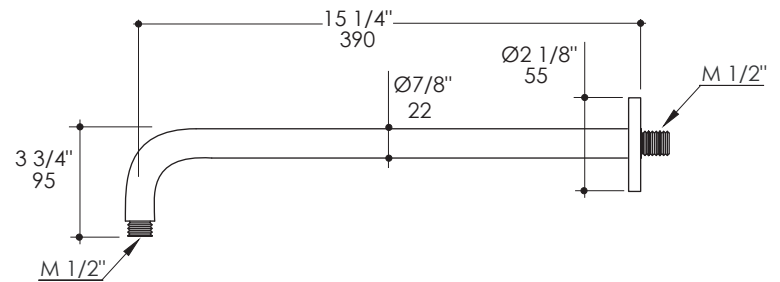

Cigno Shower Arm Item #380H2

Features:

- Wall-mount shower arm with round flange
- Brass construction
- Shower head sold separately

Recommended Accessories:

- Item #382: Tilting round rain shower head

Finish Options:

CR - Polished Chrome

Product Specifications:

Notes:

Drawings provided herein are meant to give the user an idea of the product and are not made to scale. The size in inches is rounded up to the nearest 1/16".