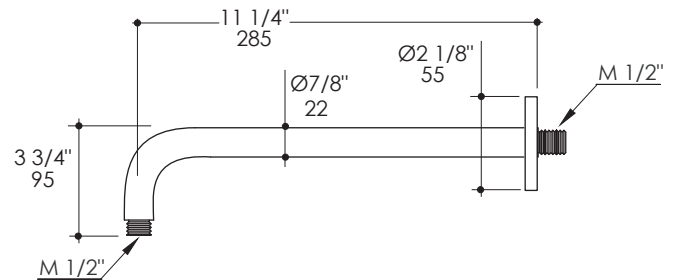

### Features:

- Wall-mount shower arm with round flange
- Brass construction
- Shower head sold separately

### Notes:

Drawings provided herein are meant to give the user an idea of the product and are not made to scale. The size in inches is rounded up to the nearest 1/16".

LACAVA is committed to the highest level of customer service. Please feel free to contact us at 1-888-522-2827 (toll free) or by email at [info@lacava.com](mailto:info@lacava.com) for technical assistance or any general inquiries.