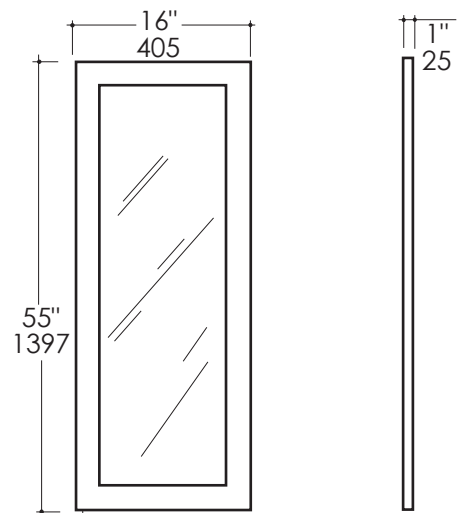

## Luna Mirror Item #3531

### Notes:

Drawings provided herein are meant to give the user an idea of the product and are not made to scale. The size in inches is rounded up to the nearest 1/16". Slight variances can often occur with porcelain and woodwork. Therefore, LACAVA will not be held responsible for any cutouts, countertops, or furniture made without the actual product or template from LACAVA. Differences in color, grain, appearance and texture are inherent in all natural woodwork, and should be expected. Variances in these qualities are not deemed manufacturing defects, and will not be accepted as valid reasons to return or exchange any LACAVA woodwork. Plumbing specifications are only a guideline and may need to be altered based on the application.