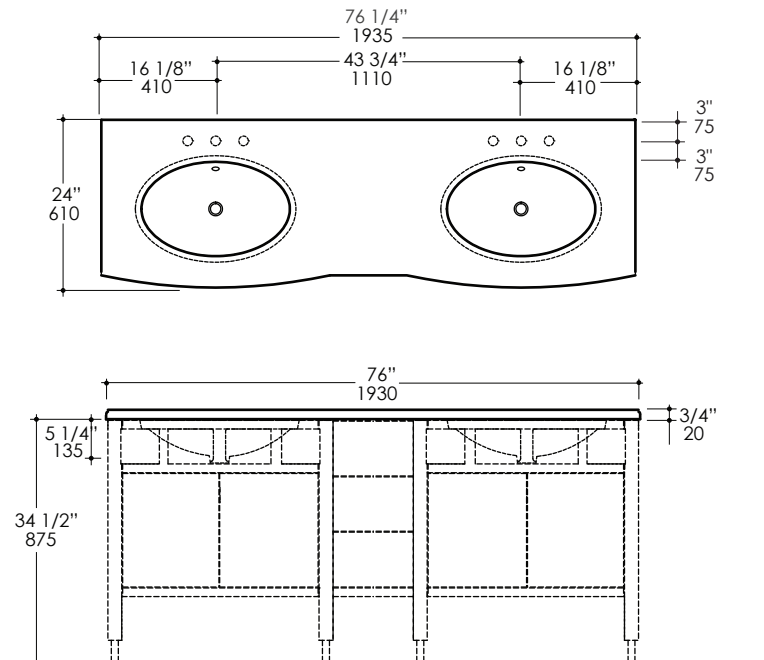

Luna Countertop Item #3502T

Features:

-Stone countertop for double vanity 3502, with cut-outs for lavatory 33LA.
Other cut-outs provided upon request.

Recommended Accessories:

-Item #3502: Free-standing wooden vanity
-Item #33LA: Undercounter lavatory in porcelain

Faucet Hole Options:

00 - None
01 - One
03 - Three in 8" spread

Finish Options:

AB - Nero
BL - Terra
CM - Crema
GR - Grigio
NM - Marquina
LN - Linac
SL - Athens
WH - Bianco

Product Specifications:

Notes:

Drawings provided herein are meant to give the user an idea of the product and are not made to scale. The size in inches is rounded up to the nearest 1/16". Slight variances can often occur with porcelain countertops, or furniture made without the actual product or template from LACAVA. Differences in color, grain, appearance and texture are inherent in all natural woodwork, and should be expected. Variances in these qualities are not deemed manufacturing defects, and will not be accepted as valid reasons to return or exchange any LACAVA woodwork. Plumbing specifications are only a guideline and may need to be altered based on the application.