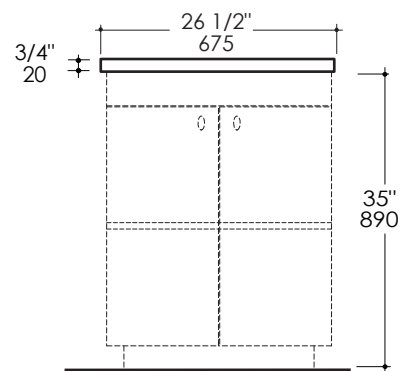

Faucet Hole Options:

00 - None
01 - One
03 - Three in 8" spread

Finish Options:

AB - Nero
BL - Terra
CM - Crema
GR - Grigio
IK - Inka
LN - Linac
SL - Athens
WH - Bianco

Product Specifications:

Notes:

Drawings provided herein are meant to give the user an idea of the product and are not made to scale. The size in inches is rounded up to the nearest 1/16". Slight variances can often occur with porcelain and woodwork. Therefore, LACAVA will not be held responsible for any cutouts, countertops, or furniture made without the actual product or template from LACAVA. Differences in color, grain, appearance and texture are inherent in all natural woodwork, and should be expected. Variances in these qualities are not deemed manufacturing defects, and will not be accepted as valid reasons to return or exchange any LACAVA woodwork. Plumbing specifications are only a guideline and may need to be altered based on the application.