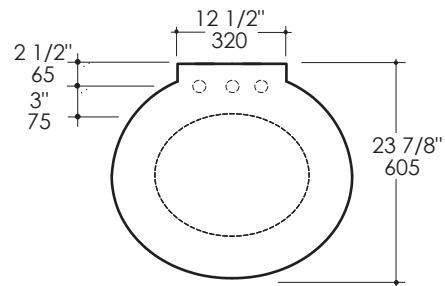

Faucet Hole Options:

00 - None
01 - One
03 - Three in 8" spread

Finish Options:

AB - Nero
BL - Terra
CM - Crema
GR - Grigio
IK - Inka
LN - Linac
SL - Athens
WH - Bianco

Product Specifications:

Notes:

Drawings provided herein are meant to give the user an idea of the product and are not made to scale. The size in inches is rounded up to the nearest 1/16". Slight variances can often occur with porcelain and woodwork. Therefore, LACAVA will not be held responsible for any cutouts, countertops, or furniture made without the actual product or template from LACAVA. Differences in color, grain, appearance and texture are inherent in all natural woodwork, and should be expected. Variances in these qualities are not deemed manufacturing defects, and will not be accepted as valid reasons to return or exchange any LACAVA woodwork. Plumbing specifications are only a guideline and may need to be altered based on the application.