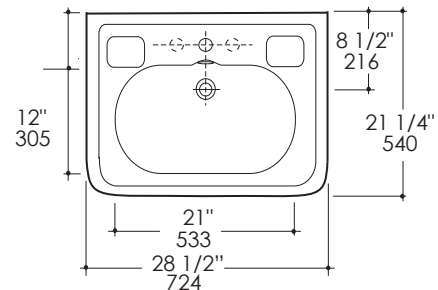

Product Specifications:

IMPORTANT:

We use very fine clay to produce select porcelain lavatories. The many benefits of fine clay include low porosity, high brilliance of glaze, as well as high durability of the material and finish. However, fine clay is subject to relatively high level of shrinkage 12-15% during firing process at extremely high temperatures reaching over 2200°F / 1200°C. This process results in unavoidable low levels of deviation from the originally intended perfect shape. Each lavatory is therefore slightly unique and closely inspected for proper fit with the accompanying vanity. LACAVA strives to ensure long-lasting beauty and performance of our sanitary ware for complete customer satisfaction.

Notes:

Drawings provided herein are meant to give the user an idea of the product and are not made to scale. The size in inches is rounded up to the nearest 1/16". Slight variances can often occur with porcelain and woodwork. Therefore, LACAVA will not be held responsible for any cutouts, countertops, or furniture made without the actual product or template from LACAVA. Differences in color, grain, appearance and texture are inherent in all natural woodwork, and should be expected. Variances in these qualities are not deemed manufacturing defects, and will not be accepted as valid reasons to return or exchange any LACAVA woodwork. Plumbing specifications are only a guideline and may need to be altered based on the application. Product specifications are not binding to the manufacturer and can be changed without notice at any time. Please refer to your shipment for product final sizes.

LACAVA is committed to the highest level of customer service. Please feel free to contact us at 1-888-522-2823 (toll free) or by email at info@lacava.com for technical assistance or any general inquiries.

Rev. 02-17-2015