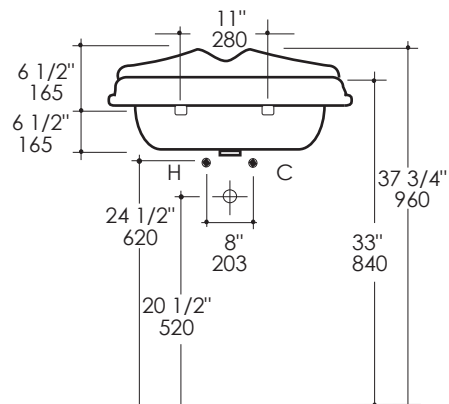

Product Specifications:

IMPORTANT:

We use very fine clay to produce select porcelain lavatories. The many benefits of fine clay include low porosity, high brilliance of glaze, as well as high durability of the material and finish. However, fine clay is subject to relatively high level of shrinkage 12-15% during firing process at extremely high temperatures reaching over 2200°F / 1200°C. This process results in unavoidable low levels of deviation from the originally intended perfect shape. Each lavatory is therefore slightly unique and closely inspected for proper fit with the accompanying vanity. LACAVA strives to ensure long-lasting beauty and performance of our sanitary ware for complete customer satisfaction.

Notes:

Drawings provided herein are meant to give the user an idea of the product and are not made to scale. The size in inches is rounded up to the nearest 1/16". Slight variances can often occur with porcelain and woodwork. Therefore, LACAVA will not be held responsible for any cutouts, countertops, or furniture made without the actual product or template from LACAVA. Differences in color, grain, appearance and texture are inherent in all natural woodwork, and should be expected. Variances in these qualities are not deemed manufacturing defects, and will not be accepted as valid reasons to return or exchange any LACAVA woodwork. Plumbing specifications are only a guideline and may need to be altered based on the application. Product specifications are not binding to the manufacturer and can be changed without notice at any time. Please refer to your shipment for product final sizes.

LACAVA is committed to the highest level of customer service. Please feel free to contact us at 1-888-522-2823 (toll free) or by email at info@lacava.com for technical assistance or any general inquiries.

Rev. 02-17-2015