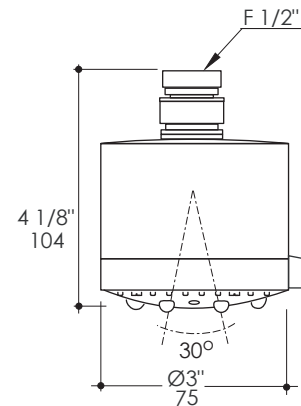

Arch Shower Head Item #292

Features:

- Tilting round shower head with five function variable spray
- Wall-mount installation recommended
- Arm and flange sold separately
- Easy-clean rubber nozzles
- Flow rate: 5.6 GPM Max at 60 PSI (varies by shower function) & 1.3 GPM Min
- Complies with the following standards/codes:
 - ANSI/IAPMO A112.1B 1M
 - ASME A112.18.1-2000/ANSI/NSF-61-2000/CSA Standard B125-98

Recommended Accessories:

- Item #400A: Wall-mount round shower arm with flange
- Item #12340: Built-in single-lever mixer with round escutcheon

Finish Options:

CR - Polished Chrome

Product Specifications:

Notes:

Drawings provided herein are meant to give the user an idea of the product and are not made to scale. The size in inches is rounded up to the nearest 1/16\".

LACAVA is committed to the highest level of customer service. Please feel free to contact us at 1-888-522-2827 (toll free) or by email at info@lacava.com for technical assistance or any general inquiries.