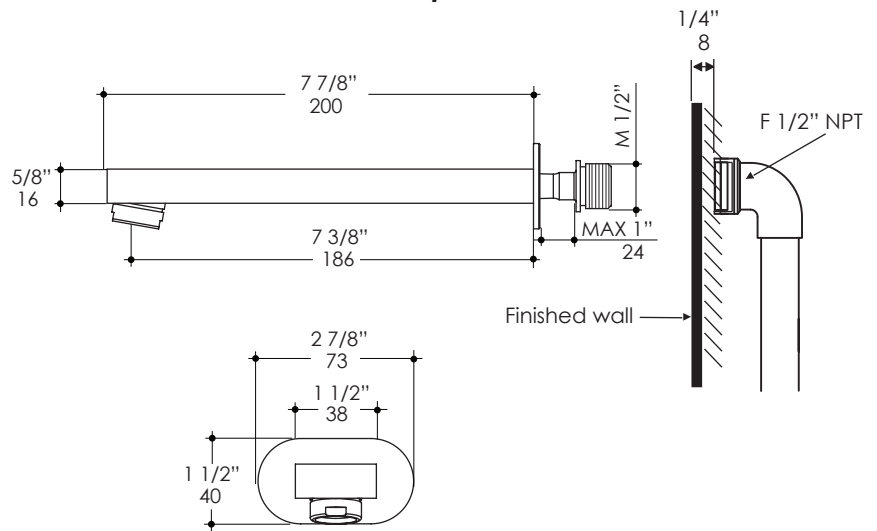

### Features:

- Wall-mounted tub spout with flange
- Brass construction

### Notes:

Drawings provided herein are meant to give the user an idea of the product and are not made to scale. The size in inches is rounded up to the nearest  $\frac{1}{16}''$ .

LACAVA is committed to the highest level of customer service. Please feel free to contact us at 1-888-522-2823 (toll free) or by email at [info@lacava.com](mailto:info@lacava.com) for technical assistance or any general inquiries.