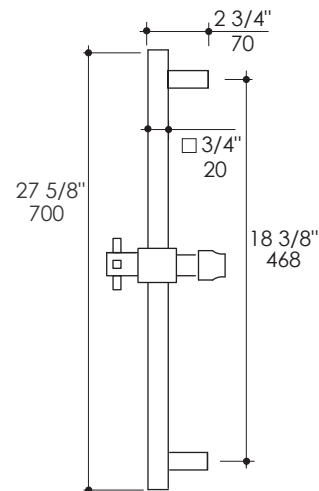

Suave Shower Rail Item #2070

Features:

- Wall-mount square rail with hook for hand-held shower head
- Cross handle to adjust height and direction of hook
- Shower head and intake sold separately

Recommended Accessories:

- Item #2060: Hand-held shower head with 59" flexible hose
- Item #W1473: Water intake

Finish Options:

CR - Polished Chrome

Product Specifications:

Notes:

Drawings provided herein are meant to give the user an idea of the product and are not made to scale. The size in inches is rounded up to the nearest 1/16".