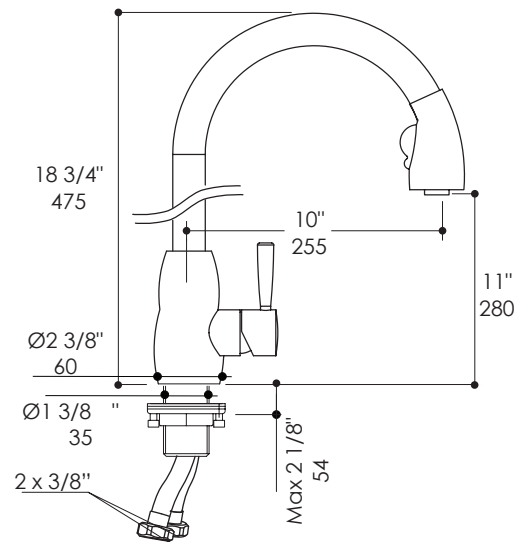

Stilo Kitchen Faucet Item #1910

Features:

- Deck-mount single-hole faucet with pull-out sprayer and lever handle
- Stainless steel construction with single ceramic disc cartridge
- Sprayer hose extends a maximum of 30"
- Flow rate: 2.3 GPM at 43.5 PSI
- It can be installed to meet ADA compliance

Finish Options:

10 - Polished Stainless Steel

Product Specifications:

Notes:

Drawings provided herein are meant to give the user an idea of the product and are not made to scale. The size in inches is rounded up to the nearest 1/16".