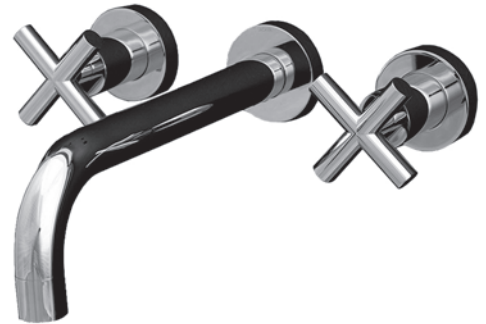

## Specifications:

<b>Installation:</b>	wall mount, two cross handles
<b>Exterior Dimensions:</b>	H: 3 7/8" SPOUT: 6 1/8" (1585S.1) or 9" (1585L.1)
<b>Material:</b>	solid brass construction
<b>Water use:</b>	1.2 GPM
<b>Pop-up:</b>	N/A
<b>Finishes:</b>	CR - polished chrome PN - polished nickel NI - brushed nickel BG - brushed gold 44 - matte black
<b>Cutout Size:</b>	Ø 1 1/4" handle, Ø 1 3/4" spout
<b>Accessories included:</b>	European click-clack drain # 7100-16OF
<b>Fittings included:</b>	Rough-in # 1584/5-ROUGH and trim # 1585S-A or 1585L.1-A

## Features:

- 1585S - 6" spout
- 1585L.1 - 9" spout
- ceramic disk cartridge
- complements the Cigno Collection
- NO EXTENSIONS AVAILABLE