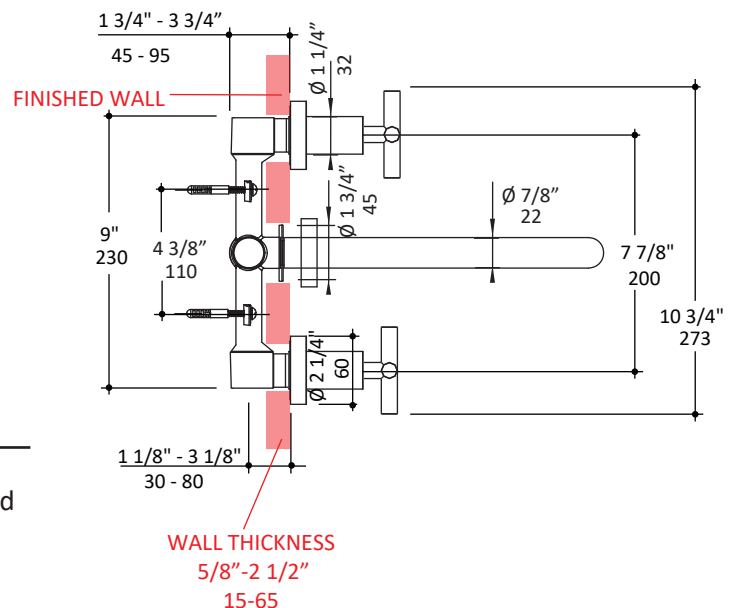

Codes + Standards:

- Meets and exceeds applicable national codes and standards
- CAL-Green compliant

ADA compliant when installed to specific requirements of this regulation