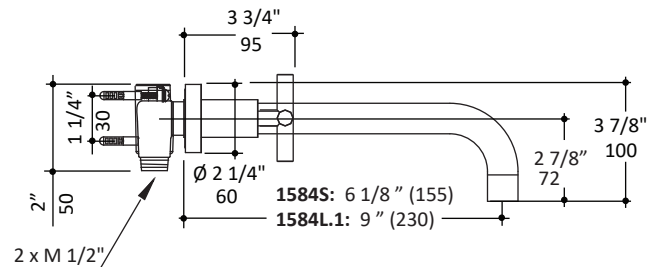

## Specifications:

<b>Installation:</b>	wall mount, two cross handles
<b>Exterior Dimensions:</b>	H: 3 7/8" SPOUT: 6 1/8" (1585S.1) or 9" (1585L.1)
<b>Material:</b>	solid brass construction
<b>Water use:</b>	1.2 GPM
<b>Pop-up:</b>	N/A
<b>Finishes:</b>	CR - polished chrome PN - polished nickel NI - brushed nickel BG - brushed gold 44 - matte black
<b>Cutout Size:</b>	Ø 1 1/4" handle, Ø 1 3/4" spout
<b>Accessories included:</b>	European click-clack drain # 7100-16OF
<b>Fittings included:</b>	Rough-in # 1584/5-ROUGH and trim # 1585S-A or 1585L.1-A

## Features:

- 1585S - 6" spout
- 1585L.1 - 9" spout
- ceramic disk cartridge
- complements the Cigno Collection
- NO EXTENSIONS AVAILABLE

LACAVA reserves the right to revise any dimension or information on this sheet without notice. Dimensions are nominal and may vary within an industry accepted tolerance of 1/4". Drawings provided herein are meant to give the user an idea of the product and are not made to scale. Location of plumbing is meant for reference, your specific application may vary.