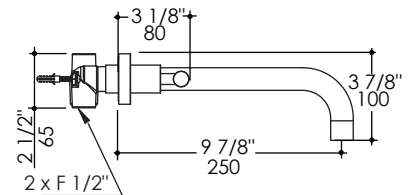

### Features:

- Wall-mount three-hole faucet with spout and two lever handles
- Brass construction with hot/cold ceramic disc cartridges
- Includes rough-in and trim
- Flow rate: 1 GPM pressure compensating aerator
- Complies with the following standards/codes:
  - ADA
  - CUPC/IAPMO
  - ASME A112.18.1/CSA B125.1-2005
  - CMR 248 (Mass. Code of Approval)
  - California Lead Plumbing Law

### Notes:

Drawings provided herein are meant to give the user an idea of the product and are not made to scale. The size in inches is rounded up to the nearest 1/16\".

LACAVA is committed to the highest level of customer service. Please feel free to contact us at 1-888-522-2827 (toll free) or by email at [info@lacava.com](mailto:info@lacava.com) for technical assistance or any general inquiries.