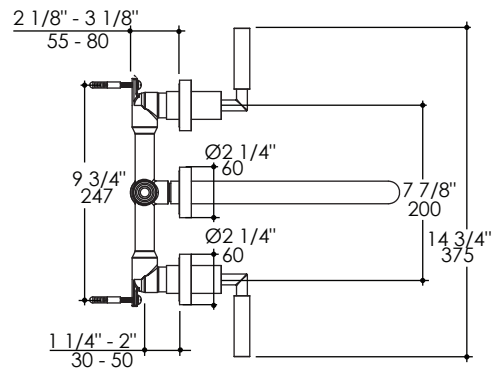

### Features:

- Wall-mount three-hole faucet with spout and two lever handles
- Brass construction with hot/cold ceramic disc cartridges
- Includes rough-in and trim
- Flow rate: 1 GPM pressure compensating aerator
- Complies with the following standards/codes:
  - ADA
  - CUPC/IAPMO
  - ASME A112.18.1/CSA B125.1-2005
  - CMR 248 (Mass. Code of Approval)
  - California Lead Plumbing Law

### Notes:

Drawings provided herein are meant to give the user an idea of the product and are not made to scale. The size in inches is rounded up to the nearest 1/16\".

LACAVA is committed to the highest level of customer service. Please feel free to contact us at 1-888-522-2827 (toll free) or by email at [info@lacava.com](mailto:info@lacava.com) for technical assistance or any general inquiries.