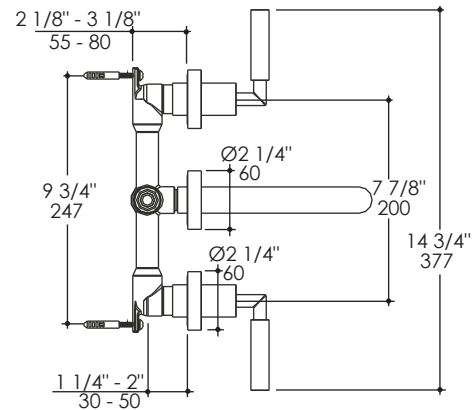

### Features:

- Wall-mount three-hole faucet with spout and two lever handles
- Brass construction with hot/cold ceramic disc cartridges
- Includes rough-in and trim
- Flow rate: 1 GPM pressure compensating aerator
- Complies with the following standards/codes:
  - ADA
  - CUPC/IAPMO
  - ASME A112.18.1/CSA B125.1-2005
  - CMR 248 (Mass. Code of Approval)
  - California Lead Plumbing Law

### Notes:

Drawings provided herein are meant to give the user an idea of the product and are not made to scale. The size in inches is rounded up to the nearest 1/16".

LACAVA is committed to the highest level of customer service. Please feel free to contact us at 1-888-522-2827 (toll free) or by email at [info@lacava.com](mailto:info@lacava.com) for technical assistance or any general inquiries.