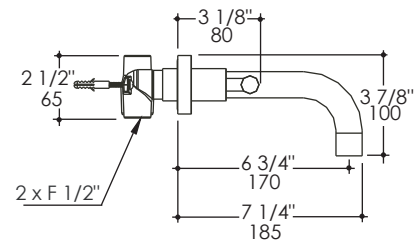

### Features:

- Wall-mount three-hole faucet with spout and two lever handles
- Brass construction with hot/cold ceramic disc cartridges
- Includes rough-in and trim
- Flow rate: 1 GPM pressure compensating aerator
- Complies with the following standards/codes:
  - ADA
  - CUPC/IAPMO
  - ASME A112.18.1/CSA B125.1-2005
  - CMR 248 (Mass. Code of Approval)
  - California Lead Plumbing Law

### Notes:

Drawings provided herein are meant to give the user an idea of the product and are not made to scale. The size in inches is rounded up to the nearest 1/16".

LACAVA is committed to the highest level of customer service. Please feel free to contact us at 1-888-522-2827 (toll free) or by email at [info@lacava.com](mailto:info@lacava.com) for technical assistance or any general inquiries.