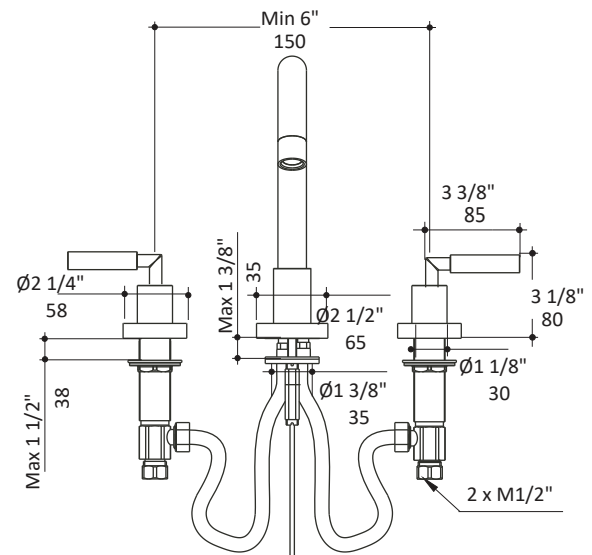

### Specifications:

<b>Installation:</b>	deck mount 8" spread, 2-handle
<b>Exterior Dimensions:</b>	H: 10 3/4" SPOUT: 5 1/4"
<b>Material:</b>	solid brass construction
<b>Water use:</b>	1.2 GPM
<b>Pop-up:</b>	yes
<b>Finishes:</b>	CR - polished chrome PN - polished nickel NI - brushed nickel BG - brushed gold 44 - matte black

<b>Cutout Size:</b>	3 x Ø 1 3/8"
<b>Accessories included:</b>	24" flexible hot/cold water supply lines, pop-up drain

### Recommended Items:

- Replacement parts:
  - R025-26 ceramic disc cartridge set hot/cold
  - 1582.1-AER replacement aerator
- European drain with overflow
  - 7100-16OF click-clack drain
  - 7100-13OF grid drain
  - 7100-12 pop-up drain

LACAVA reserves the right to revise any dimension or information on this sheet without notice. Dimensions are nominal and may vary within an industry accepted tolerance of 1/4". Drawings provided herein are meant to give the user an idea of the product and are not made to scale. Location of plumbing is meant for reference, your specific application may vary.