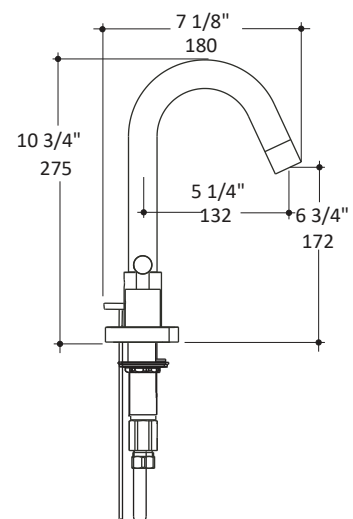

### Specifications:

<b>Installation:</b>	deck mount 8" spread, 2-handle
<b>Exterior Dimensions:</b>	H: 10 3/4" SPOUT: 5 1/4"
<b>Material:</b>	solid brass construction
<b>Water use:</b>	1.2 GPM
<b>Pop-up:</b>	yes
<b>Finishes:</b>	CR - polished chrome PN - polished nickel NI - brushed nickel BG - brushed gold 44 - matte black

<b>Cutout Size:</b>	3 x Ø 1 3/8"
<b>Accessories included:</b>	24" flexible hot/cold water supply lines, pop-up drain

LACAVA reserves the right to revise any dimension or information on this sheet without notice. Dimensions are nominal and may vary within an industry accepted tolerance of 1/4". Drawings provided herein are meant to give the user an idea of the product and are not made to scale. Location of plumbing is meant for reference, your specific application may vary.