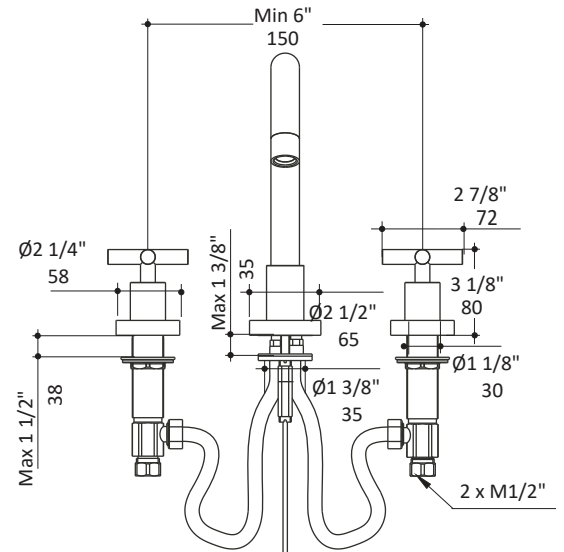

Specifications:

Installation:	deck mount 8" spread, 2-handle
Exterior Dimensions:	H: 10 3/4" SPOUT: 5 1/4"
Material:	solid brass construction
Water use:	1.2 GPM
Pop-up:	yes
Finishes:	CR - polished chrome PN - polished nickel NI - brushed nickel BG - brushed gold 44 - matte black

Cutout Size:	3 x \varnothing 1 3/8"
Accessories included:	24" flexible hot/cold water supply lines, pop-up drain

Features:

- European sized drain
- ceramic disk cartridge
- complements the Cigno Collection

Codes + Standards:

- Meets and exceeds applicable national codes and standards
- CAL-Green compliant

ADA compliant when installed to specific requirements of this regulation

Recommended Items:

- Replacement parts:
 - R025-26 ceramic disc cartridge set hot/cold
 - 1582.1-AER replacement aerator
- European drain with overflow
 - 7100-16OF click-clack drain
 - 7100-13OF grid drain
 - 7100-12 pop-up drain

LACAVA reserves the right to revise any dimension or information on this sheet without notice. Dimensions are nominal and may vary within an industry accepted tolerance of 1/4". Drawings provided herein are meant to give the user an idea of the product and are not made to scale. Location of plumbing is meant for reference, your specific application may vary.