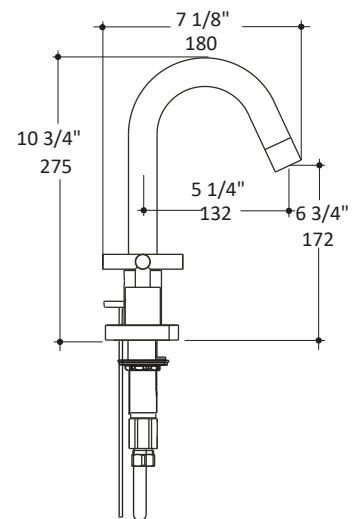

Specifications:

Installation:	deck mount 8" spread, 2-handle
Exterior Dimensions:	H: 10 3/4" SPOUT: 5 1/4"
Material:	solid brass construction
Water use:	1.2 GPM
Pop-up:	yes
Finishes:	CR - polished chrome PN - polished nickel NI - brushed nickel BG - brushed gold 44 - matte black

Cutout Size:	3 x \varnothing 1 3/8"
Accessories included:	24" flexible hot/cold water supply lines, pop-up drain

Features:

- European sized drain
- ceramic disk cartridge
- complements the Cigno Collection

LACAVA reserves the right to revise any dimension or information on this sheet without notice. Dimensions are nominal and may vary within an industry accepted tolerance of 1/4". Drawings provided herein are meant to give the user an idea of the product and are not made to scale. Location of plumbing is meant for reference, your specific application may vary.