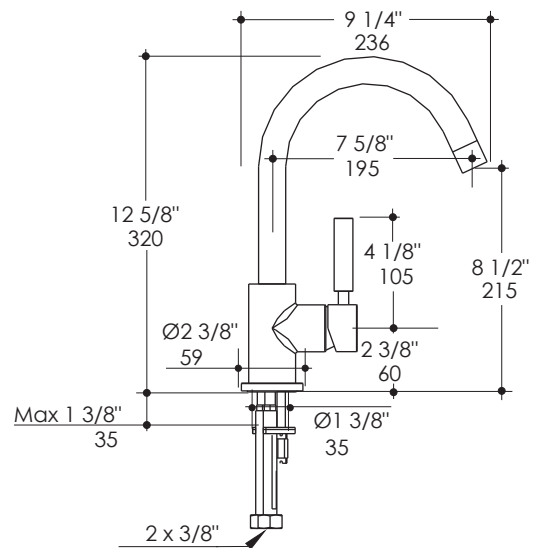

### Features:

- Deck-mount single hole faucet with goose-neck spout and lever handle
- Brass construction with single ceramic disc cartridge
- Includes flexible supply lines and pop-up drain assembly
- Flow rate: 1 GPM pressure compensating aerator
- Complies with the following standards/codes:
  - ADA
  - CUPC/IAPMO
  - ASME A112.18.1/CSA B125.1-2005
  - California Lead Plumbing Law

### Notes:

Drawings provided herein are meant to give the user an idea of the product and are not made to scale. The size in inches is rounded up to the nearest 1/16".

LACAVA is committed to the highest level of customer service. Please feel free to contact us at 1-888-522-2827 (toll free) or by email at [info@lacava.com](mailto:info@lacava.com) for technical assistance or any general inquiries.