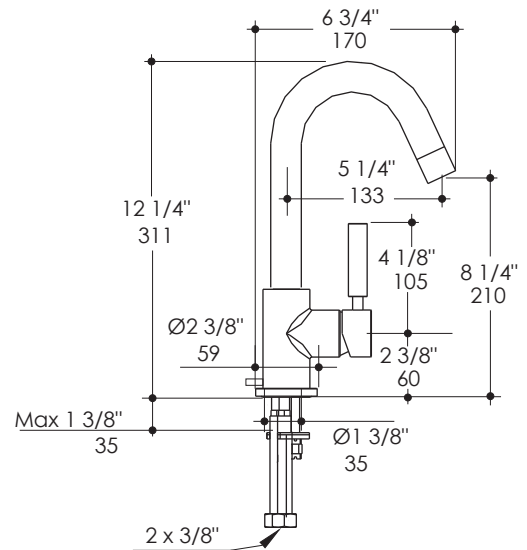

Cigno Faucet Item #1580

Features:

- Deck-mount single hole faucet with goose-neck spout and lever handle
- Brass construction with single ceramic disc cartridge
- Includes flexible supply lines and pop-up drain assembly
- Flow rate: 1 GPM pressure compensating aerator
- Complies with the following standards/codes:
 - ADA
 - CUPC/IAPMO
 - ASME A112.18.1/CSA B125.1-2005
 - CMR 248 (Mass. Code of Approval)
 - California Lead Plumbing Law

Finish Options:

CR - Polished Chrome

Parts:

R085 - Replacement ceramic disc cartridge
1580-AERATOR - Replacement aerator cartridge

Product Specifications:

Notes:

Drawings provided herein are meant to give the user an idea of the product and are not made to scale. The size in inches is rounded up to the nearest 1/16\".