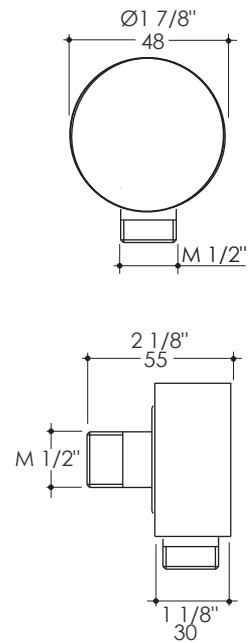

### Recommended Accessories:

- Item #1560: Hand-held shower head with 59" flexible hose
- Item #1562: Wall-mount hook for hand-held shower head

### Notes:

Drawings provided herein are meant to give the user an idea of the product and are not made to scale. The size in inches is rounded up to the nearest  $\frac{1}{16}''$ .

LACAVA is committed to the highest level of customer service. Please feel free to contact us at 1-888-522-2823 (toll free) or by email at [info@lacava.com](mailto:info@lacava.com) for technical assistance or any general inquiries.