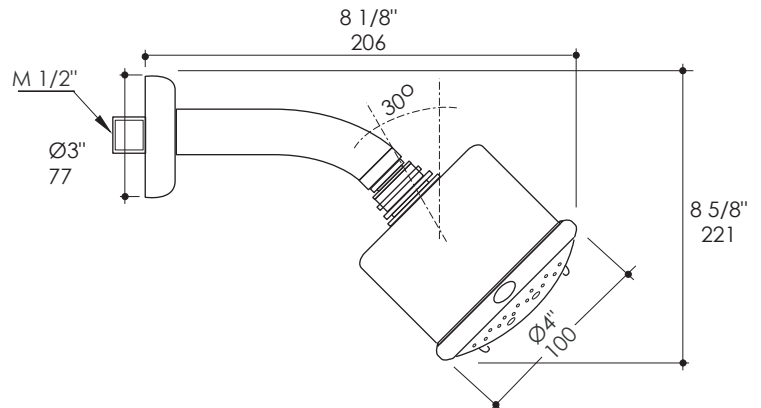

Cigno Shower Head Item #1568

Features:

- Wall-mount tilting round shower head
- Includes arm and flange
- Three function variable spray
- Easy-clean rubber nozzles
- Complies with the following standards/codes:
 - ANSI/IAPMO A112.1B 1M
 - ASME A112.18.1-2000/ANSI/NSF-61-2000/CSA Standard B125-98

Recommended Accessories:

- Item #1540: Built-in single-lever pressure balancing mixer with round backplate

Finish Options:

CR - Polished Chrome

Product Specifications:

Notes:

Drawings provided herein are meant to give the user an idea of the product and are not made to scale. The size in inches is rounded up to the nearest $\frac{1}{16}''$.