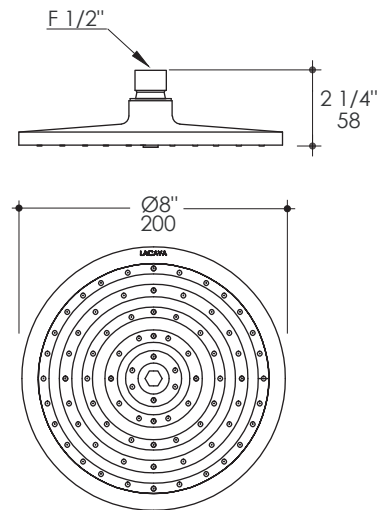

Cigno Shower Head Item #1565

Features:

- Tilting round rain shower head with ripple pattern
- Brass construction with 90 teal rubber nozzles
- Can be wall or ceiling mounted
- Arm and flange sold separately

Recommended Accessories:

- Item #380H2: Wall-mount round shower arm with flange
- Item #0169: Ceiling-mount round shower arm with flange
- Item #1540: Built-in single-lever pressure balancing mixer with round backplate

Finish Options:

CR - Polished Chrome

Product Specifications:

Notes:

Drawings provided herein are meant to give the user an idea of the product and are not made to scale. The size in inches is rounded up to the nearest 1/16".