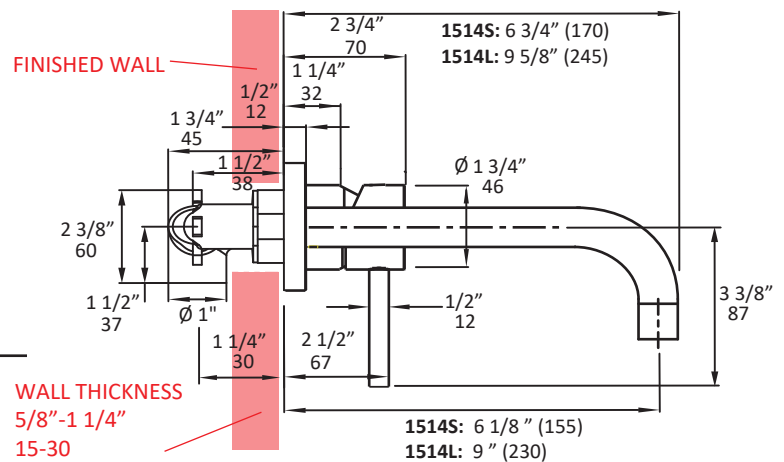

## Specifications:

<b>Installation:</b>	wall mount, single lever handle
<b>Exterior Dimensions:</b>	H: 3 3/8" SPOUT: 6 1/8" (1514S) or 9" (1514L)
<b>Material:</b>	solid brass construction
<b>Water use:</b>	1.2 GPM
<b>Pop-up:</b>	N/A
<b>Finishes:</b>	CR - polished chrome PN - polished nickel NI - brushed nickel BG - brushed gold 44 - matte black
<b>Cutout Size:</b>	Ø 1 3/4" handle, Ø 1 3/4" spout
<b>Accessories included:</b>	European click-clack drain # 7100-16OF
<b>Fittings included:</b>	Rough-in # 1514-ROUGH and trim # 1514S-A or 1514L-A

LACAVA reserves the right to revise any dimension or information on this sheet without notice. Dimensions are nominal and may vary within an industry accepted tolerance of 1/4". Drawings provided herein are meant to give the user an idea of the product and are not made to scale. Location of plumbing is meant for reference, your specific application may vary.