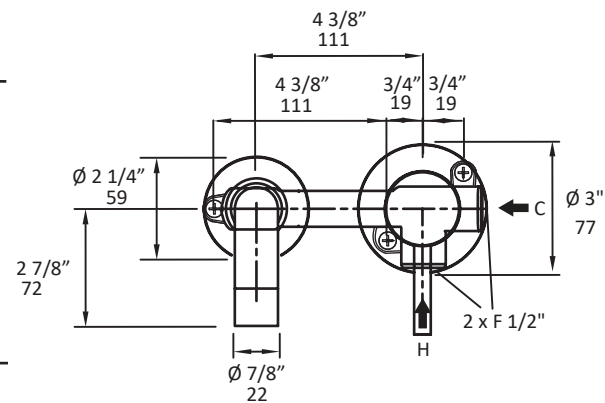

## Specifications:

<b>Installation:</b>	wall mount, single lever handle
<b>Exterior Dimensions:</b>	H: 3 3/8" SPOUT: 6 1/8" (1514S) or 9" (1514L)
<b>Material:</b>	solid brass construction
<b>Water use:</b>	1.2 GPM
<b>Pop-up:</b>	N/A
<b>Finishes:</b>	CR - polished chrome PN - polished nickel NI - brushed nickel BG - brushed gold 44 - matte black
<b>Cutout Size:</b>	Ø 1 3/4" handle, Ø 1 3/4" spout
<b>Accessories included:</b>	European click-clack drain # 7100-16OF
<b>Fittings included:</b>	Rough-in # 1514-ROUGH and trim # 1514S-A or 1514L-A

LACAVA reserves the right to revise any dimension or information on this sheet without notice. Dimensions are nominal and may vary within an industry accepted tolerance of 1/4". Drawings provided herein are meant to give the user an idea of the product and are not made to scale. Location of plumbing is meant for reference, your specific application may vary.