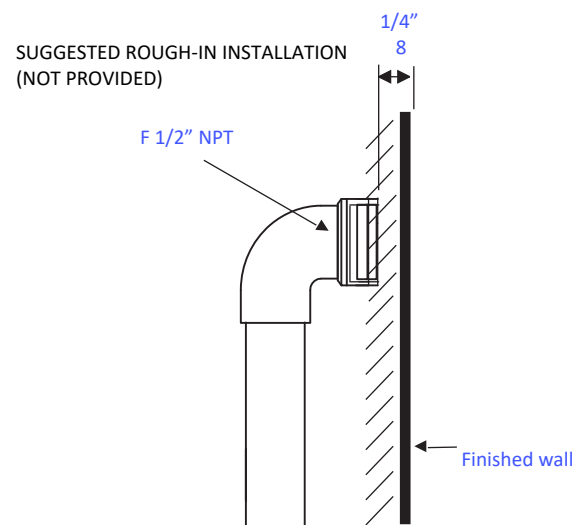

Features:

- Hand shower wall union for hand-held shower head
- Square backplate
- Shower head with hose sold separately
- Finished wall must be installed as marked (the backplate does not adjust)

Finish Options:

Recommend Accessories:

- W1460 hand-held shower head with hose
- W1462 hook
- W1470 shower rail
- A00045 replacement flexible shower hose with metal coil

LACAVA reserves the right to revise any dimension or information on this sheet without notice. Dimensions are nominal and may vary within an industry accepted tolerance of 1/4". Drawings provided herein are meant to give the user an idea of the product and are not made to scale. Location of plumbing is meant for reference, your specific application may vary.