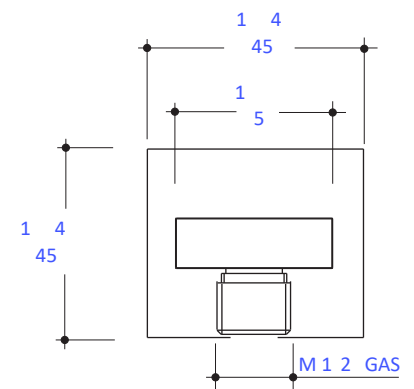

Features:

- Hand shower wall union for hand-held shower head
- Square backplate
- Shower head with hose sold separately
- Finished wall must be installed as marked (the backplate does not adjust)

Finish Options:

- CR - Polished Chrome
- PN - Polished Nickel
- NI - Brushed Nickel
- BG - Brushed Gold
- 44 - Matte Black