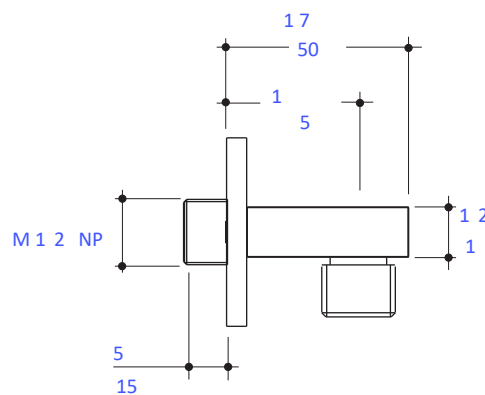

Features:

- Hand shower wall union for hand-held shower head
- Square backplate
- Shower head with hose sold separately
- Finished wall must be installed as marked (the backplate does not adjust)

Finish Options:

- CR - Polished Chrome
- PN - Polished Nickel
- NI - Brushed Nickel
- BG - Brushed Gold
- 44 - Matte Black