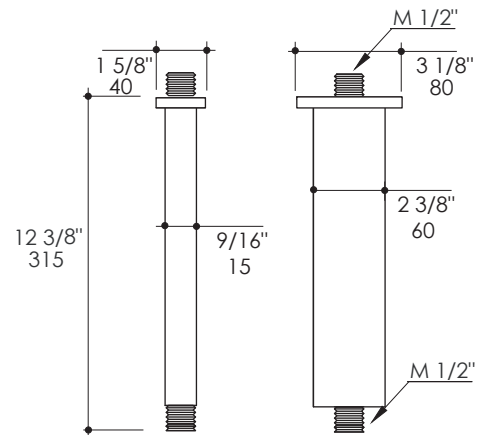

Kubista Shower Arm Item #1469

Features:

- Ceiling-mount shower arm with oval flange
- Brass construction
- Shower head sold separately

Recommended Accessories:

- Item #1464: Tilting rectangular rain shower head

Finish Options:

CR - Polished Chrome

Product Specifications:

Notes:

Drawings provided herein are meant to give the user an idea of the product and are not made to scale. The size in inches is rounded up to the nearest 1/16".