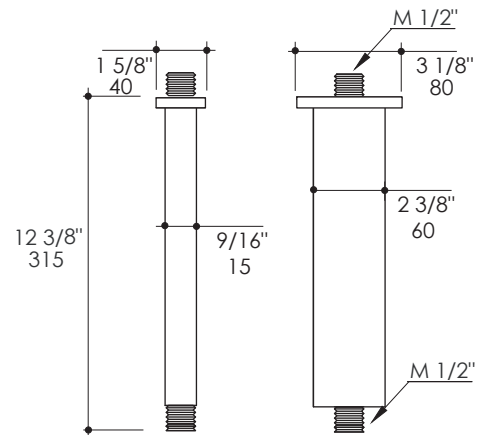

Kubista Shower Arm Item #1469

Features:

- Ceiling-mount shower arm with oval flange
- Brass construction
- Shower head sold separately

Recommended Accessories:

- Item #1464: Tilting rectangular rain shower head

Finish Options:

CR - Polished Chrome

Product Specifications:

Notes:

Drawings provided herein are meant to give the user an idea of the product and are not made to scale. The size in inches is rounded up to the nearest 1/16".