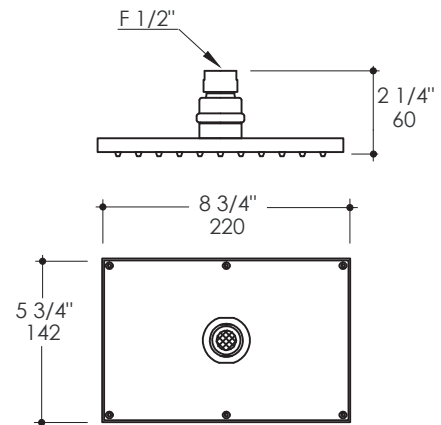

Kubista Shower Head Item #1465

Features:

- Tilting rectangular rain shower head
- Brass construction with 104 rubber nozzles
- Can be wall or ceiling mounted
- Arm and flange sold separately

Recommended Accessories:

- Item #1471: Wall-mount rectangular shower arm with flange
- Item #1469: Ceiling-mount rectangular shower arm with flange
- Item #1440: Built-in single-lever pressure balancing mixer with backplate

Finish Options:

CR - Polished Chrome

Product Specifications:

Notes:

Drawings provided herein are meant to give the user an idea of the product and are not made to scale. The size in inches is rounded up to the nearest 1/16".