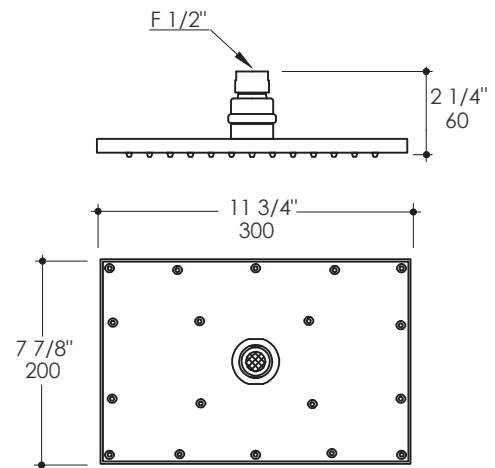

Kubista Shower Head Item #1464

Features:

- Tilting rectangular rain shower head
- Brass construction with 117 rubber nozzles
- Ceiling mounted installation recommended
- Arm and flange sold separately

Recommended Accessories:

- Item #1469: Ceiling-mount rectangular shower arm with flange
- Item #1440: Built-in single-lever pressure balancing mixer with backplate

Finish Options:

CR - Polished Chrome

Product Specifications:

Notes:

Drawings provided herein are meant to give the user an idea of the product and are not made to scale. The size in inches is rounded up to the nearest 1/16".

LACAVA is committed to the highest level of customer service. Please feel free to contact us at 1-888-522-2827 (toll free) or by email at info@lacava.com for technical assistance or any general inquiries.