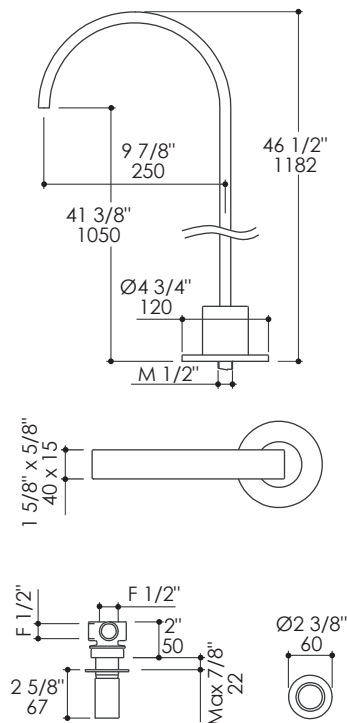

Arch Faucet Item #13016F

Features:

- Two-hole faucet with floor-mount arch spout and wall-mount knob handle
- Flexible handle positioning
- Open spout features a natural water flow
- Brass construction with single ceramic disc cartridge
- Includes rough-in and trim
- Flow rate: 4.2 GM at 60 PSI

Finish Options:

CR - Polished Chrome

Parts:

- R01CT04 - Replacement ceramic disc cartridge
- R1302EX - 1" extension kit for mixer

Product Specifications:

Notes:

Drawings provided herein are meant to give the user an idea of the product and are not made to scale. The size in inches is rounded up to the nearest 1/16\".