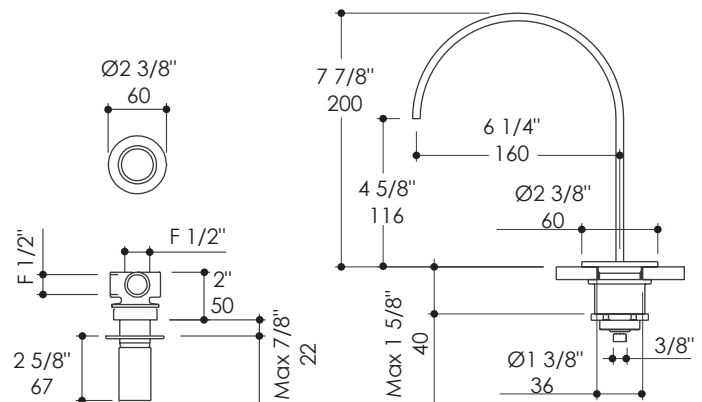

Arch Faucet Item #13014

Features:

- Two-hole faucet with deck-mount arch spout and wall-mount knob handle
- Flexible handle positioning
- Open spout features a natural water flow
- Brass construction with single ceramic disc cartridge
- Includes rough-in and trim and flexible supply lines
- Flow rate: 4.2 GM at 60 PSI

Finish Options:

CR - Polished Chrome

Parts:

- R01CT04 - Replacement ceramic disc cartridge
- R1302EX - 1" extension kit for mixer

Product Specifications:

Notes:

Drawings provided herein are meant to give the user an idea of the product and are not made to scale. The size in inches is rounded up to the nearest 1/16".