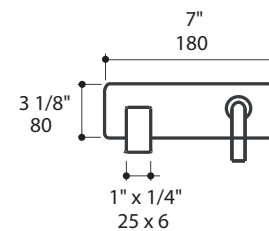

Recommended Items:

- Replacement parts:
  - R13012 replacement ceramic disc cartridge
  - 13012-13-EX 1" extension kit
- European drain with overflow
  - 7100-16OF click-clack drain
  - 7100-13OF stationary drain