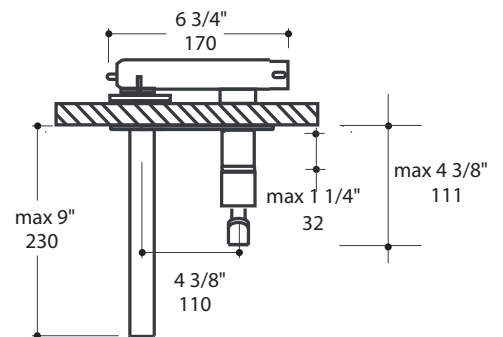

Recommended Items:

- Replacement parts:
  - R13012 replacement ceramic disc cartridge
  - 13012-13-EX 1" extension kit
- European drain with overflow
  - 7100-16OF click-clack drain
  - 7100-13OF stationary drain