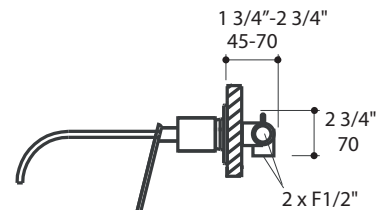

Specifications:

Installation:	wall mount, single lever
Exterior Dimensions:	SPOUT: 9"
Material:	solid brass construction
Water use:	1.2 GPM
Pop-up:	N/A
Finishes:	CR - polished chrome
Cutout Size:	∅ 1 1/4" handle, ∅ 1 3/4" spout
Accessories included:	Drain #7100-16OF European click-clack drain
Fittings included:	Rough in #13013L-B and trim #13013L-A

Features:

- Wall-mount two-hole faucet with backplate and one lever handle on right
- Open spout features a natural water flow
- Brass construction with single ceramic disc cartridge
- Includes rough-in and trim

Codes + Standards:

- Meets and exceeds applicable national codes and standards
- CAL-Green compliant

ADA

compliant when installed to specific requirements of this regulation

Recommended Items:

- Replacement parts:
 - R13012 replacement ceramic disc cartridge
 - 13012-13-EX 1" extension kit
- European drain with overflow
 - 7100-16OF click-clack drain
 - 7100-13OF stationary drain

LACAVA reserves the right to revise any dimension or information on this sheet without notice. Dimensions are nominal and may vary within an industry accepted tolerance of 1/4". Drawings provided herein are meant to give the user an idea of the product and are not made to scale. Location of plumbing is meant for reference, your specific application may vary.