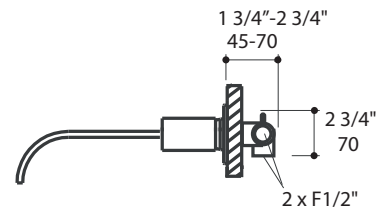

## Specifications:

<b>Installation:</b>	wall mount, single lever
<b>Exterior Dimensions:</b>	SPOUT: 9"
<b>Material:</b>	solid brass construction
<b>Water use:</b>	1.2 GPM
<b>Pop-up:</b>	N/A
<b>Finishes:</b>	CR - polished chrome
<b>Cutout Size:</b>	∅ 1 1/4" handle, ∅ 1 3/4" spout
<b>Accessories included:</b>	Drain #7100-16OF European click-clack drain
<b>Fittings included:</b>	Rough-in #13013-B and trim #13013-A

## Features:

- Wall-mount two-hole faucet with backplate and one knob handle on right
- Open spout features a natural water flow
- Brass construction with single ceramic disc cartridge
- Includes rough-in and trim
- Flow rate: 1.2 GPM

LACAVA reserves the right to revise any dimension or information on this sheet without notice. Dimensions are nominal and may vary within an industry accepted tolerance of 1/4". Drawings provided herein are meant to give the user an idea of the product and are not made to scale. Location of plumbing is meant for reference, your specific application may vary.