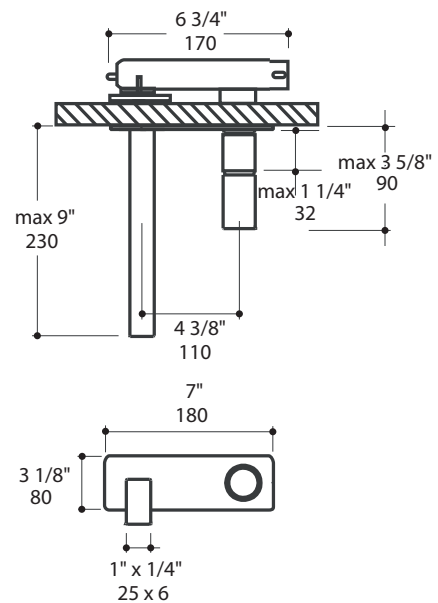

Codes + Standards:

- Meets and exceeds applicable national codes and standards
- CAL-Green compliant

Recommended Items:

- Replacement parts:
  - R13012 replacement ceramic disc cartridge
  - 13012-13-EX 1" extension kit
- European drain with overflow
  - 7100-16OF click-clack drain
  - 7100-13OF stationary drain