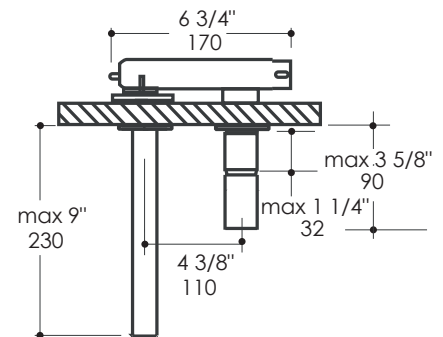

Specifications:

Installation:	wall mount, single lever
Exterior Dimensions:	SPOUT: 9"
Material:	solid brass construction
Water use:	1.2 GPM
Pop-up:	N/A
Finishes:	CR - polished chrome
Cutout Size:	∅ 1 1/4" handle, ∅ 1 3/4" spout
Accessories included:	Drain #7100-16OF European click-clack drain
Fittings included:	Rough-in #13012-B and trim #13012-A

Features:

- Wall-mount two-hole faucet with one knob handle on right, no backplate
- Open spout features a natural water flow
- Brass construction with single ceramic disc cartridge
- Includes rough-in and trim
- Flow rate: 1.2 GPM

LACAVA reserves the right to revise any dimension or information on this sheet without notice. Dimensions are nominal and may vary within an industry accepted tolerance of 1/4". Drawings provided herein are meant to give the user an idea of the product and are not made to scale. Location of plumbing is meant for reference, your specific application may vary.