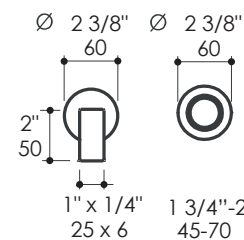

Specifications:

Installation:	wall mount, single lever
Exterior Dimensions:	SPOUT: 9"
Material:	solid brass construction
Water use:	1.2 GPM
Pop-up:	N/A
Finishes:	CR - polished chrome
Cutout Size:	∅ 1 1/4" handle, ∅ 1 3/4" spout
Accessories included:	Drain #7100-16OF European click-clack drain
Fittings included:	Rough-in #13012-B and trim #13012-A

Features:

- Wall-mount two-hole faucet with one knob handle on right, no backplate
- Open spout features a natural water flow
- Brass construction with single ceramic disc cartridge
- Includes rough-in and trim
- Flow rate: 1.2 GPM

LACAVA reserves the right to revise any dimension or information on this sheet without notice. Dimensions are nominal and may vary within an industry accepted tolerance of 1/4". Drawings provided herein are meant to give the user an idea of the product and are not made to scale. Location of plumbing is meant for reference, your specific application may vary.