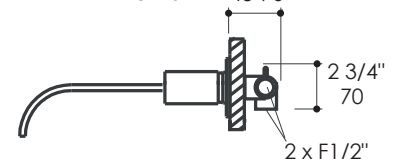

Specifications:

Installation:	wall mount, single lever
Exterior Dimensions:	SPOUT: 9"
Material:	solid brass construction
Water use:	1.2 GPM
Pop-up:	N/A
Finishes:	CR - polished chrome
Cutout Size:	∅ 1 1/4" handle, ∅ 1 3/4" spout
Accessories included:	Drain #7100-16OF European click-clack drain
Fittings included:	Rough-in #13012-B and trim #13012-A

Features:

- Wall-mount two-hole faucet with one knob handle on right, no backplate
- Open spout features a natural water flow
- Brass construction with single ceramic disc cartridge
- Includes rough-in and trim
- Flow rate: 1.2 GPM

LACAVA reserves the right to revise any dimension or information on this sheet without notice. Dimensions are nominal and may vary within an industry accepted tolerance of 1/4". Drawings provided herein are meant to give the user an idea of the product and are not made to scale. Location of plumbing is meant for reference, your specific application may vary.