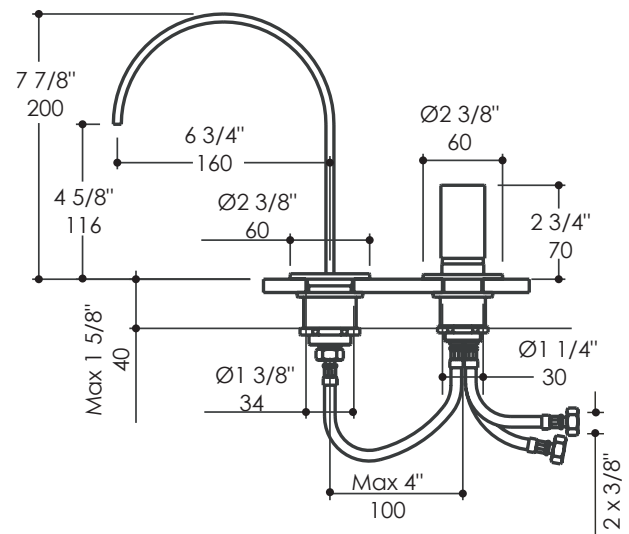

Specifications:

Installation:	Deck mount, two-hole faucet
Exterior Dimensions:	H: 7 7/8", Spout: 6 3/4"
Material:	solid brass construction
Water use:	1.2 GPM
Pop-up:	No
Finishes:	CR - polished chrome
Cutout Size:	Ø 1 3/8"
Accessories included:	Includes flexible supply lines and drain assembly #7100-16OF European click-clack drain

Features:

- Deck-mount two-hole faucet with a swiveling arch spout and knob handle
- Open spout features a natural water flow
- Brass construction with single ceramic disc cartridge
- Flexible handle positioning

Codes + Standards:

- Meets and exceeds applicable national codes and standards
- CAL-Green compliant

Recommended Items:

- Replacement parts:
 - R13010 - replacement ceramic disc cartridge
- European drain with overflow
 - 7100-16OF click-clack drain
 - 7100-13OF stationary drain

Product Specifications:

LACAVA reserves the right to revise any dimension or information on this sheet without notice. Dimensions are nominal and may vary within an industry accepted tolerance of 1/4". Drawings provided herein are meant to give the user an idea of the product and are not made to scale. Location of plumbing is meant for reference, your specific application may vary.