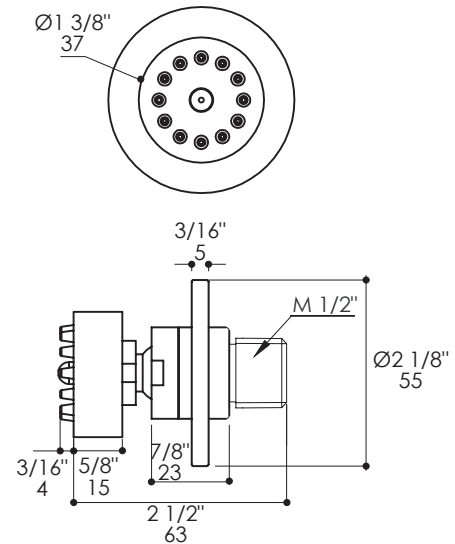

Arch Body Spray Item #1270

Features:

- Wall-mount tilting round body spray with escutcheon
- Fixed jet
- Brass construction with rubber nozzles

Recommended Accessories:

- Item #12340: Built-in single-lever mixer with round escutcheon

Finish Options:

CR - Polished Chrome

Product Specifications:

Notes:

Drawings provided herein are meant to give the user an idea of the product and are not made to scale. The size in inches is rounded up to the nearest 1/16".