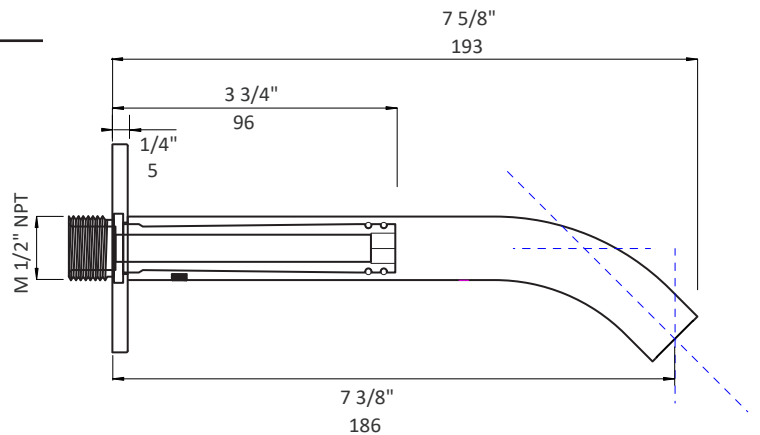

# LACAVA

ARCH  
tub spout  
12555

## Specifications:

<b>Installation:</b>	wall mount spout with round plate
<b>Exterior Dimensions:</b>	Ø 3" D: 7 5/8"
<b>Material:</b>	solid brass construction
<b>Weight:</b>	2.3 lbs
<b>Connection IN:</b>	M 1/2 NPT
<b>Water flow rate:</b>	6.5 GPM (43.5 PSI)
<b>Finishes:</b>	CR - polished chrome

## Features:

- wall-mount tub spout
- mixer valve sold separately
- easy adjustable installation

## Recommended Items:

- 12340.1 pressure balanced mixer with knob handle
- 12340L pressure balanced mixer with lever handle

SUGGESTED ROUGH-IN INSTALLATION  
(NOT PROVIDED)

LACAVA reserves the right to revise any dimension or information on this sheet without notice. Dimensions are nominal and may vary within an industry accepted tolerance of 1/4". Drawings provided herein are meant to give the user an idea of the product and are not made to scale. Location of plumbing is meant for reference, your specific application may vary.