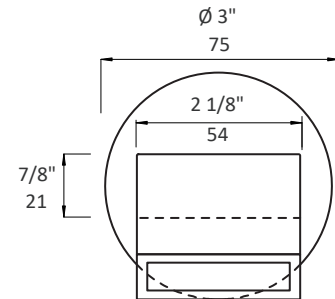

# LACAVA

ARCH  
tub spout  
12555

## Specifications:

<b>Installation:</b>	wall mount spout with round plate
<b>Exterior Dimensions:</b>	Ø 3" D: 7 5/8"
<b>Material:</b>	solid brass construction
<b>Weight:</b>	2.3 lbs
<b>Connection IN:</b>	M 1/2 NPT
<b>Water flow rate:</b>	6.5 GPM (43.5 PSI)
<b>Finishes:</b>	CR - polished chrome

## Recommended Items:

- 12340.1 pressure balanced mixer with knob handle
- 12340L pressure balanced mixer with lever handle

SUGGESTED ROUGH-IN INSTALLATION  
(NOT PROVIDED)

LACAVA reserves the right to revise any dimension or information on this sheet without notice. Dimensions are nominal and may vary within an industry accepted tolerance of 1/4". Drawings provided herein are meant to give the user an idea of the product and are not made to scale. Location of plumbing is meant for reference, your specific application may vary.