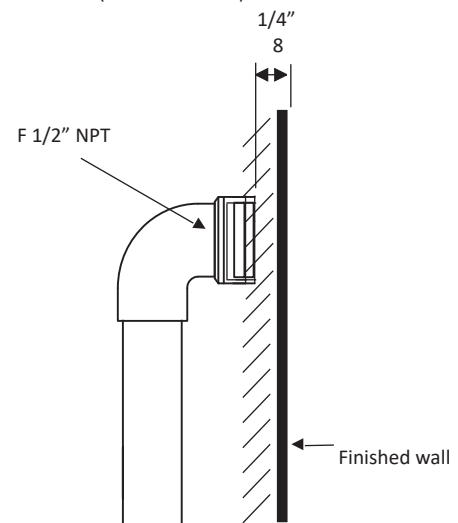

## Specifications:

<b>Installation:</b>	wall mount spout with round plate
<b>Exterior Dimensions:</b>	Ø 3" D: 7 5/8"
<b>Material:</b>	solid brass construction
<b>Weight:</b>	2.3 lbs
<b>Connection IN:</b>	M 1/2 NPT
<b>Water flow rate:</b>	6.5 GPM (43.5 PSI)
<b>Finishes:</b>	CR - polished chrome

## Features:

- wall-mount tub spout
- mixer valve sold separately
- easy adjustable installation

## Recommended Items:

- 12340.1 pressure balanced mixer with knob handle
- 12340L pressure balanced mixer with lever handle

SUGGESTED ROUGH-IN INSTALLATION  
(NOT PROVIDED)

LACAVA reserves the right to revise any dimension or information on this sheet without notice. Dimensions are nominal and may vary within an industry accepted tolerance of 1/4". Drawings provided herein are meant to give the user an idea of the product and are not made to scale. Location of plumbing is meant for reference, your specific application may vary.