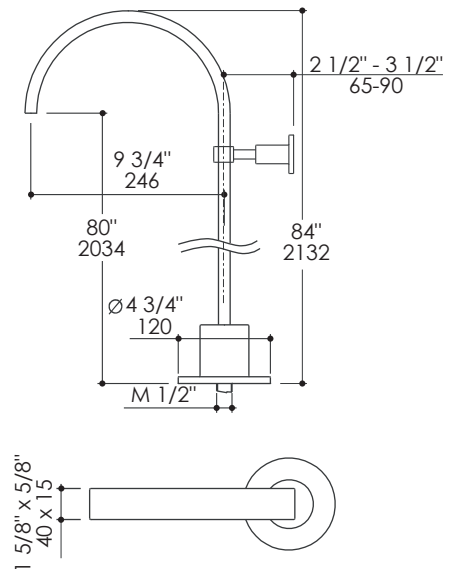

### Features:

- Floor-standing single-hole shower spout with rain jet flow
- Brass construction
- Must be secured to wall with provided bracket
- Mixer sold separately

### Product Specifications:

### Notes:

Drawings provided herein are meant to give the user an idea of the product and are not made to scale. The size in inches is rounded up to the nearest 1/16".

LACAVA is committed to the highest level of customer service. Please feel free to contact us at 1-888-522-2827 (toll free) or by email at [info@lacava.com](mailto:info@lacava.com) for technical assistance or any general inquiries.