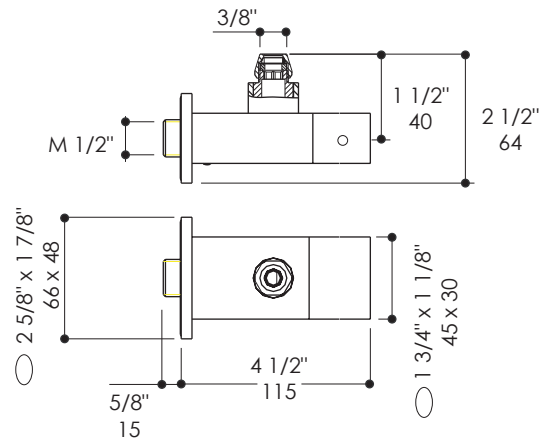

Perla Angle Valve Item #0696

Features:

- Wall-mount oval angle valve with flange
- Brass construction

Finish Options:

CR - Polished Chrome

Product Specifications:

Notes:

Drawings provided herein are meant to give the user an idea of the product and are not made to scale. The size in inches is rounded up to the nearest 1/16".