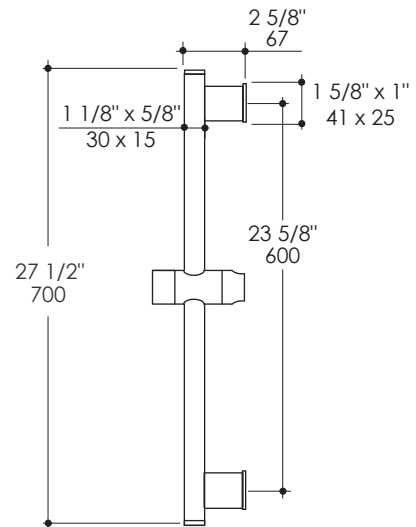

### Features:

- Wall-mount oval rail with hook for hand-held shower head
- Knob to adjust height and direction of hook
- Shower head and intake sold separately

### Recommended Accessories:

- Item #0661: Hand-held shower head with 59" flexible hose
- Item #0673: Water intake

### Notes:

Drawings provided herein are meant to give the user an idea of the product and are not made to scale. The size in inches is rounded up to the nearest 1/16".

LACAVA is committed to the highest level of customer service. Please feel free to contact us at 1-888-522-2827 (toll free) or by email at [info@lacava.com](mailto:info@lacava.com) for technical assistance or any general inquiries.