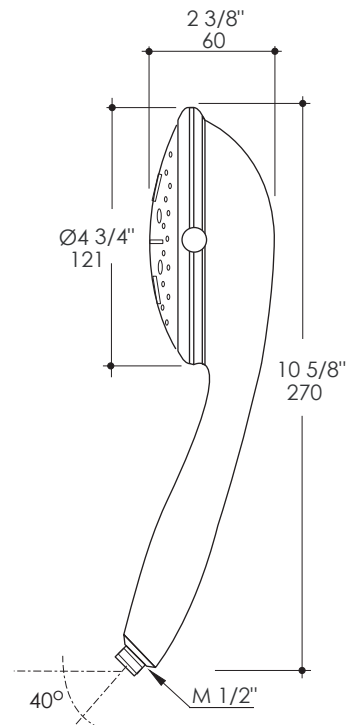

Embrace Shower Head Item #0580

Features:

- Hand-held round shower head with four function variable spray
- Includes 59" flexible hose
- Hook and intake sold separately
- Easy-clean rubber nozzles
- Flow rate: 6.6 GPM Max at 60 PSI (varies by shower function) & 2.4 GPM Min
- Complies with the following standards/codes:
 - ANSI/IAPMO A112.1B 1M
 - ASME A112.18.1-2000/ANSI/NSF-61-2000/CSA Standard B125-98

Recommended Accessories:

- Item #1570: Wall-mount round rail with hook for hand-held shower head
- Item #1573: Water intake

Finish Options:

CR - Polished Chrome

Product Specifications:

Notes:

Drawings provided herein are meant to give the user an idea of the product and are not made to scale. The size in inches is rounded up to the nearest 1/16".