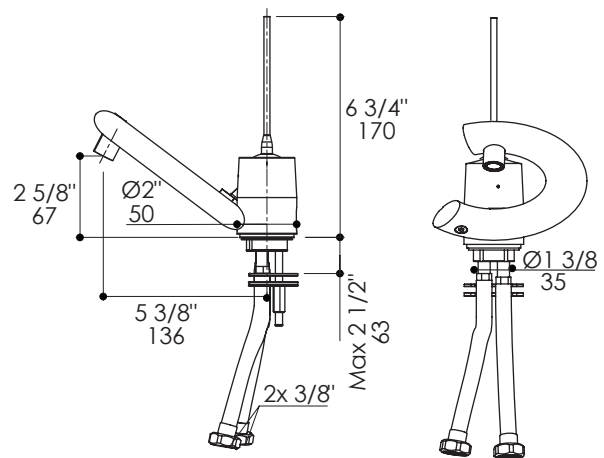

### Features:

- Deck-mount single hole faucet with single joystick handle
- Brass construction with single ceramic disc cartridge
- Includes flexible supply lines and click-clack drain
- Flow rate: 1 GPM pressure compensating aerator
- ADA compliant

### Notes:

Drawings provided herein are meant to give the user an idea of the product and are not made to scale. The size in inches is rounded up to the nearest 1/16".

LACAVA is committed to the highest level of customer service. Please feel free to contact us at 1-888-522-2827 (toll free) or by email at [info@lacava.com](mailto:info@lacava.com) for technical assistance or any general inquiries.