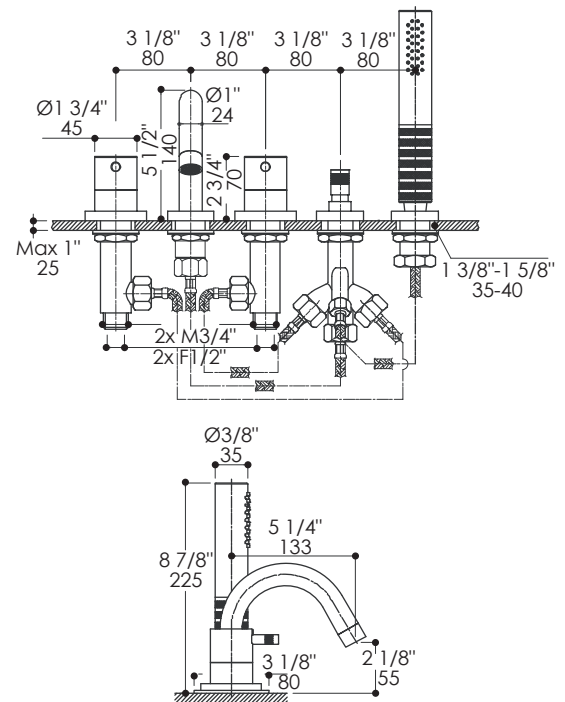

## Minimal Tub Filler Set Item #0435SP

### Features:

- Deck-mount five-hole tub filler with two lever handles and goose-neck spout
- Includes two-way diverter and hand-held shower head with 59" flexible hose
- Brass construction with hot/cold ceramic cartridge pair
- Flow rate: 3.2 GPM at 60 PSI

### Parts:

- RCMB112 - Replacement ceramic cartridge pair
- RCMB113 - Replacement diverter cartridge
- 0160 - Hand-held shower head
- A00045 - 59" flexible shower hose
- 0435-AERATOR - Replacement aerator cartridge

### Notes:

Drawings provided herein are meant to give the user an idea of the product and are not made to scale. The size in inches is rounded up to the nearest 1/16".

LACAVA is committed to the highest level of customer service. Please feel free to contact us at 1-888-522-2827 (toll free) or by email at [info@lacava.com](mailto:info@lacava.com) for technical assistance or any general inquiries.